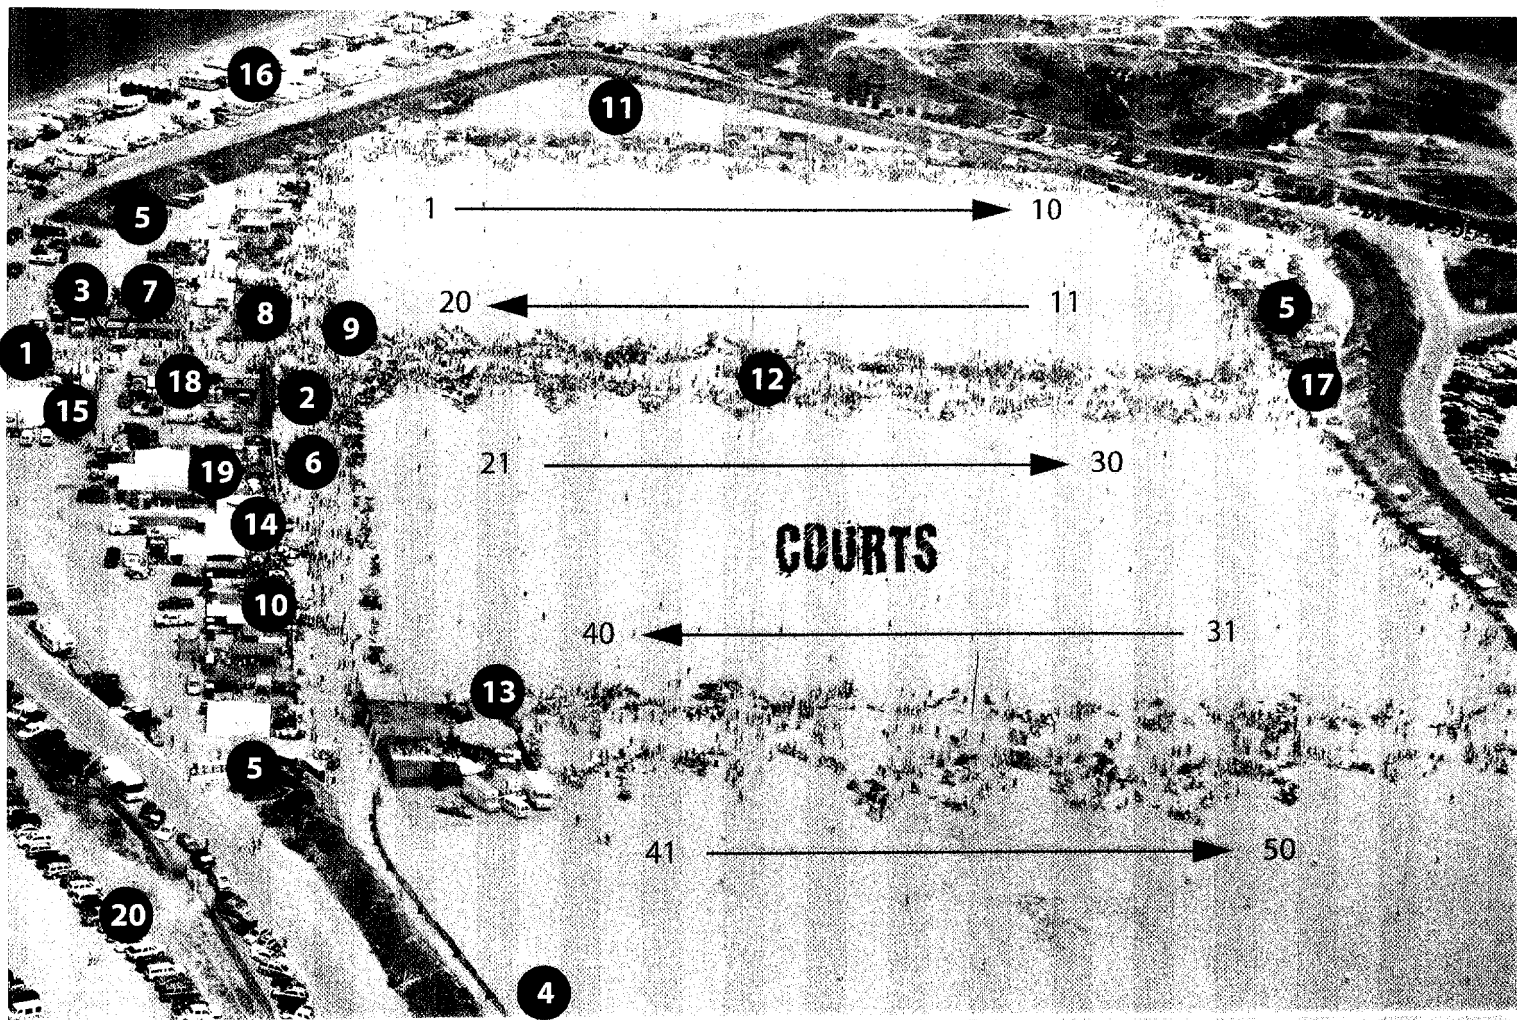

FIESTA ISLAND - UTL TOURNAMENT LAYOUT

- 1 Main Entrance
- 2 Bracket Board and Announcer Stand
- 3 First Aid
- 4 Bus Loading and Unloading Area
- 5 Portable Toilets
- 6 Programs
- 7 Media/Wristbands
- 8 Grant's Grill
- 9 Ice Cream Vendors
- 10 Ms. Emerson Check-In and Contest
- 11 Big Al's Paradise Cafe
- 12 Mr. Crusty's Pizza Stand
- 13 Cantina
- 14 OTL Shop (T-shirts, hats, cool cups, and OMStuff)
- 15 Stinky's Oasis Beer Garden
- 16 RV Area
- 17 Fishbowl
- 18 Staff
- 19 Circle of Champions
- 20 Prepaid Parking